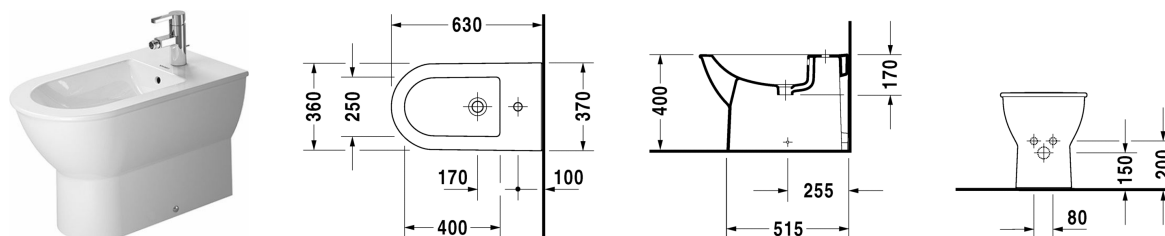

**Darling New Bidet floor standing # 2251100000**

|&lt; 370 mm &gt;|

| Bidet floor standing   | Dimension    | Weight          | Order number |
|--|--------------|-----------------|--------------|
| with overflow, with tap platform, fixings included   |              |                 |              |
| <b>Colors</b>  |              |                 |              |
| 00 White Alpin   |              |                 |              |
| <b>Variant</b>   |              |                 |              |
|  | 370 x 630 mm | 26.500 kilogram | 2251100000   |
| Sanitary ceramics with the special WonderGliss surface finish will remain clean and attractive-looking for a long time to come.<br>When ordering WonderGliss please add a "1" as eleventh digit to the model number. |              |                 |              |
| <b>Accessory</b>   |              |                 |              |
| Siphon for bidet with extended outlet pipe   | 1 1/4" mm    | 0.600 kilogram  | 005027       |

All drawings contain the necessary measurements which are subject to standard tolerances. They are stated in mm and are non-binding. Exact measurements, in particular for customised installation scenarios, can only be taken from the finished ceramic piece.